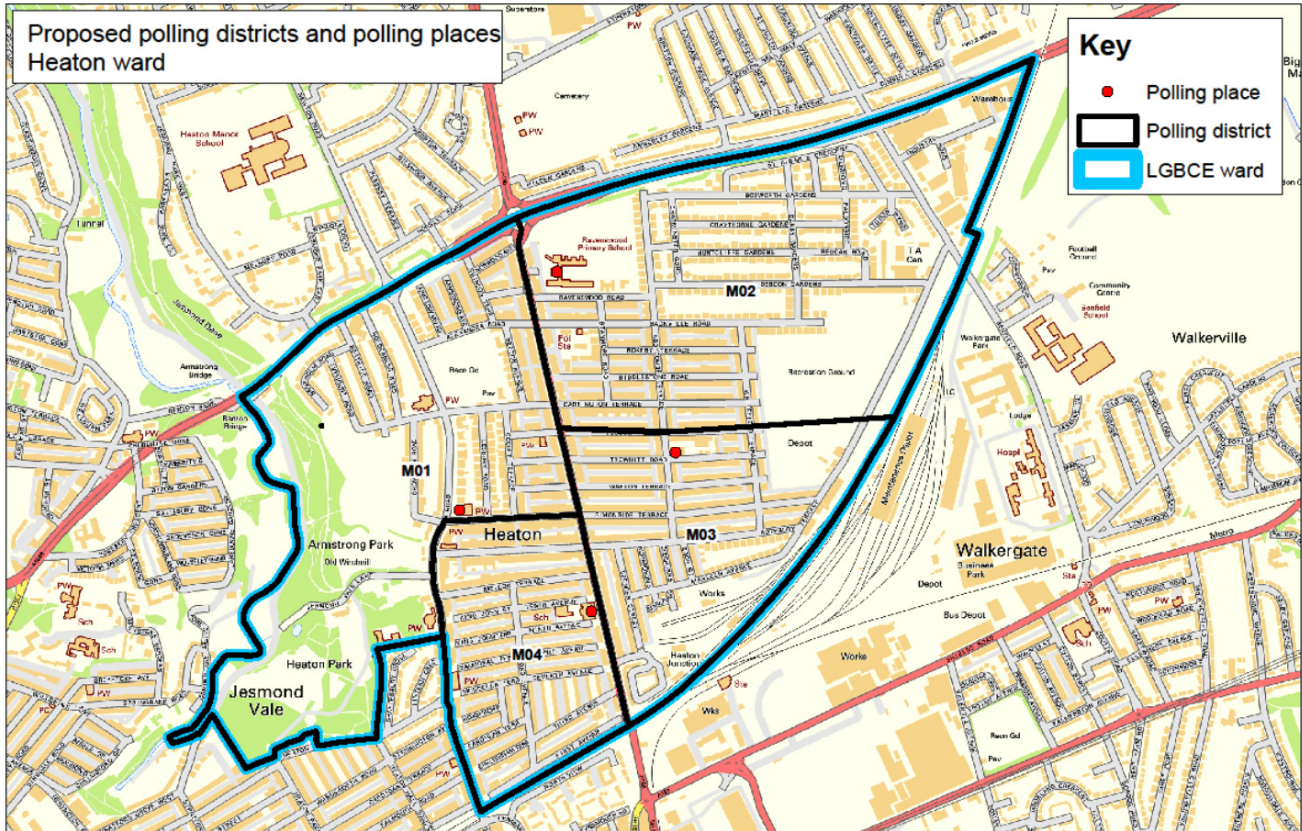

Ward: Heaton (M)

The ward is made up of parts of North Heaton, South Jesmond (Jesmond Vale), Ouseburn (Armstrong Park) and South Heaton.

There is little or no change to boundaries and polling places in M01 and M04 while the area between the Coast Road and Heaton Junction east of Chillingham Road is divided midway along Tosson Terrace into M02 and M03. This sees the removal of a temporary cabin at Spencer Street, with electors using the Community Centre on Trehitt Road instead. The ward is wholly within East Parliamentary Constituency.